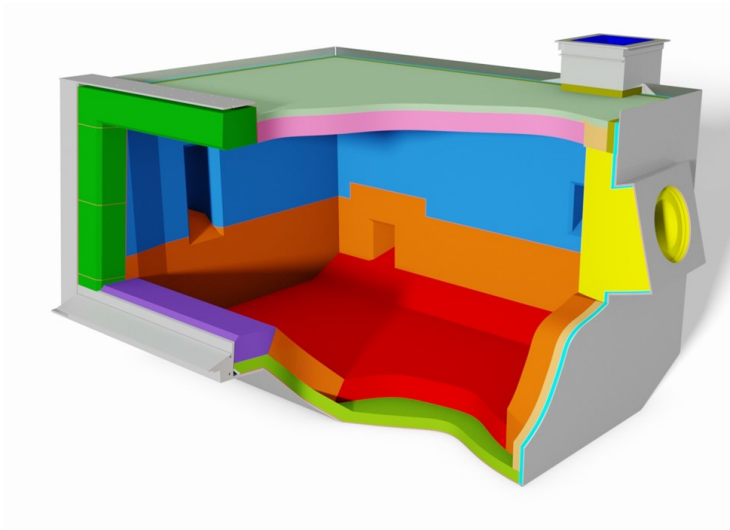

Reverberatory Furnace

Aluminum Alloy

Application Guide

HIGHLIGHTS

- World renowned non-wetting castable for aluminum contact applications
- A complete range of product compositions available for lining customization

ALLIED BENEFITS

- Global sales, service and engineering teams
- Flexible worldwide manufacturing and supplier capabilities
- State of the art research capabilities