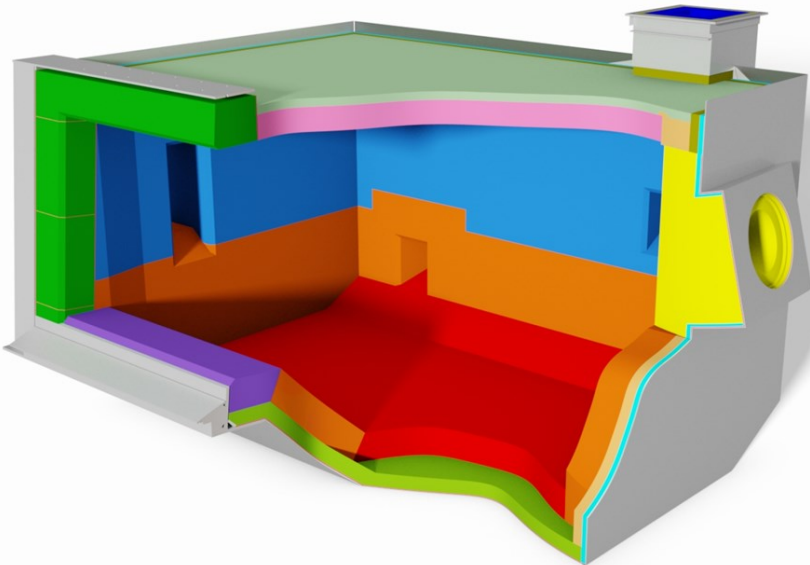

Reverberatory Furnace

Aluminum Alloy

Application Guide

HIGHLIGHTS

- World renowned non-wetting castable for aluminum contact applications
- A complete range of product compositions available for lining customization

ALLIED BENEFITS

- Global sales, service and engineering teams
- Flexible worldwide manufacturing and supplier capabilities
- State of the art research capabilities